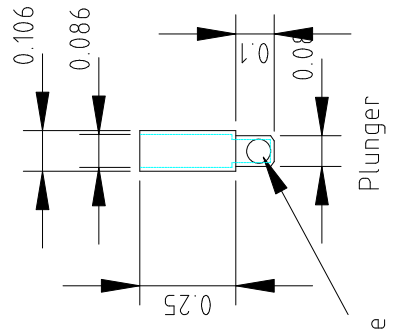

Cover with Regulator

Pump Body Side View

Pump Body

Gears are 10 tooth 24 pitch 0.500" long with 0.125" bore.

All dimensions are inches unless specified.

Date : 18-Jan-2010	Project BECO 2.0
Drawn by: Glen Bond	Drawing Oil Pump