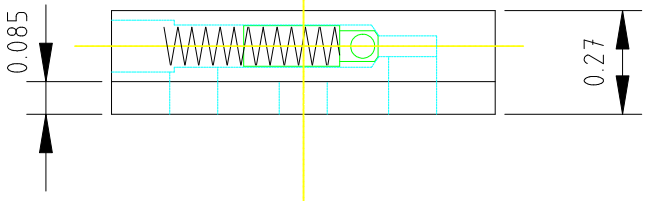

Cover with Regulator

Pump Body Side View

Pump Body

Gears are 10 tooth 24 pitch 0.500" long with 0.125" bore.

All dimensions are inches unless specified.

Date : 18-Jan-2010	Project BECO 2.0
Drawn by: Glen Bond	Drawing Oil Pump