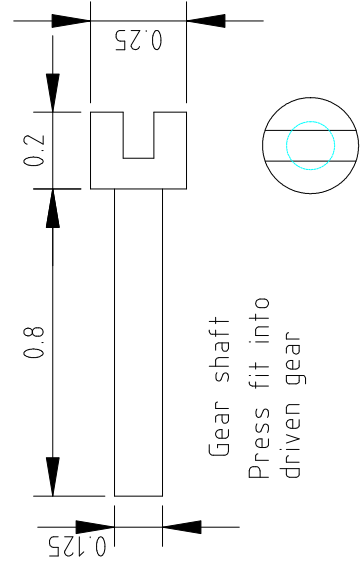

Cover with Regulator

Pump Body Side View

Pump Body

Gears are 10 tooth 24 pitch 0.500" long with 0.125" bore.

All dimensions are inches unless specified.

Date : 18-Jan-2010	Project BECO 2.0
Drawn by: Glen Bond	Drawing Oil Pump