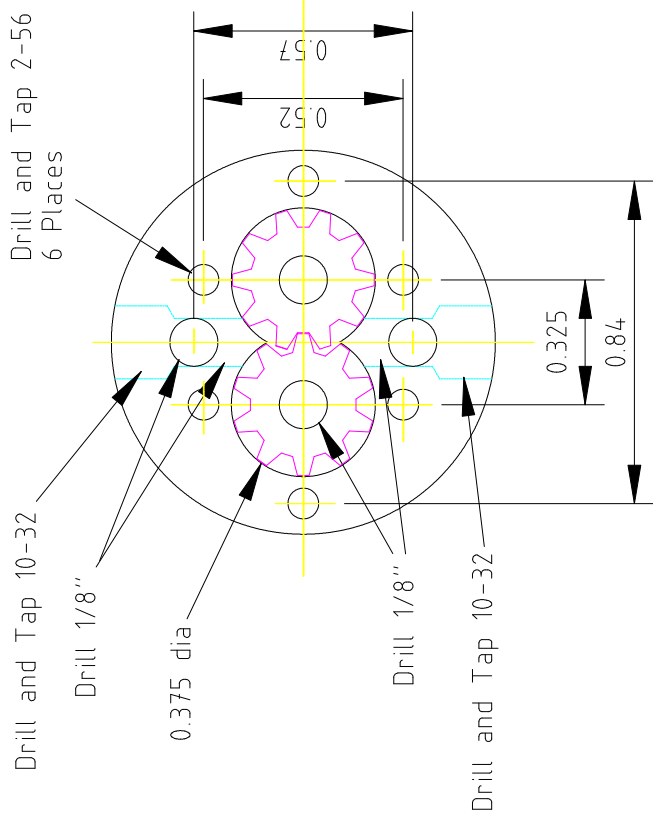

Cover with Regulator

Pump Body Side View

Pump Body

Gears are 10 tooth 24 pitch 0.500" long with 0.125" bore.

All dimensions are inches unless specified.

Date : 18-Jan-2010	Project BECO 2.0
Drawn by: Glen Bond	Drawing Oil Pump