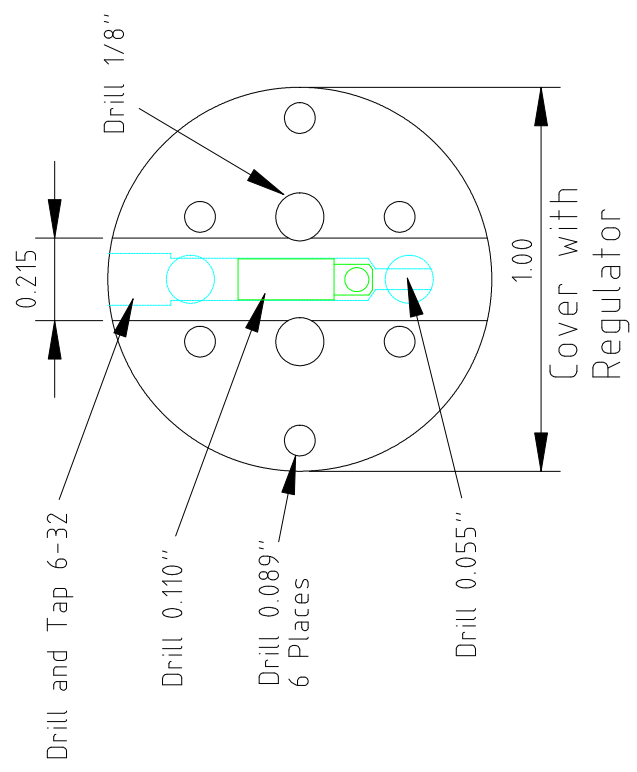

Cover with Regulator

Pump Body Side View

Pump Body

Gears are 10 tooth 24 pitch 0.500" long with 0.125" bore.

All dimensions are inches unless specified.

Date : 18-Jan-2010	Project BECO 2.0
Drawn by: Glen Bond	Drawing Oil Pump