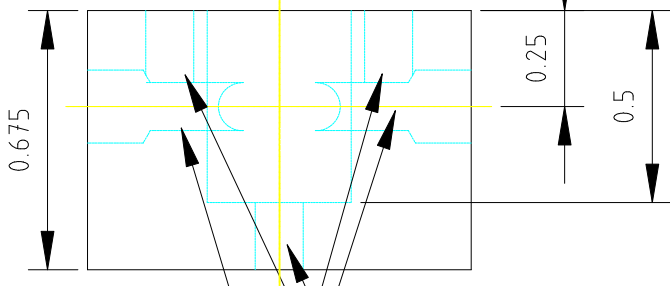

Cover with Regulator

Pump Body Side View

Pump Body

Gears are 10 tooth 24 pitch 0.500" long with 0.125" bore.

All dimensions are inches unless specified.

Date : 18-Jan-2010	Project BECO 2.0
Drawn by: Glen Bond	Drawing Oil Pump